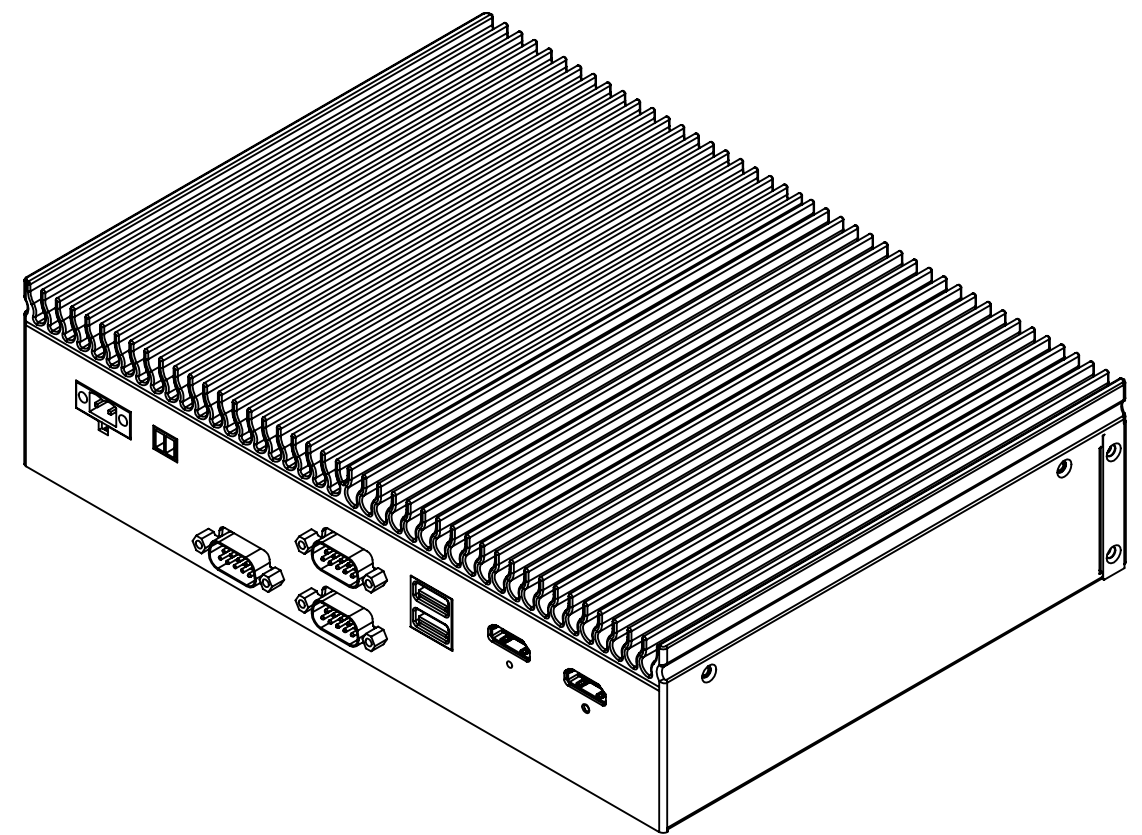

B

A

M3 Mounting Hole (4X)
M3 Mounting Hole (4X)

A

TELEDYNE DALSA
Everywhereyoulook™
700 Technology Park Drive
Billerica, MA 01821, USA
T: 978 670 2000 F: 978 670 2010

UNLESS OTHERWISE SPECIFIED:
DIMENSIONS ARE IN MM
TOLERANCES:
ANGULAR: 0.5 degrees
DECIMAL .X: 0.15
.XX: 0.05

GEVA 4000
CUSTOMER PRINT

USE AND DISCLOSURE OF DATA:
The information contained herein is classified as EAR99 under the U.S. Export Administration Regulations. Export, reexport or diversion contrary to U.S. law is prohibited.

THIRD ANGLE PROJECTION

SIZE	DWG. NO.	REV
B	FOR REFERENCE ONLY	00

DRAWN: MAR 2018	SCALE: NTS	SHEET 1 OF 1

8 7 6 5 4 3 2 1