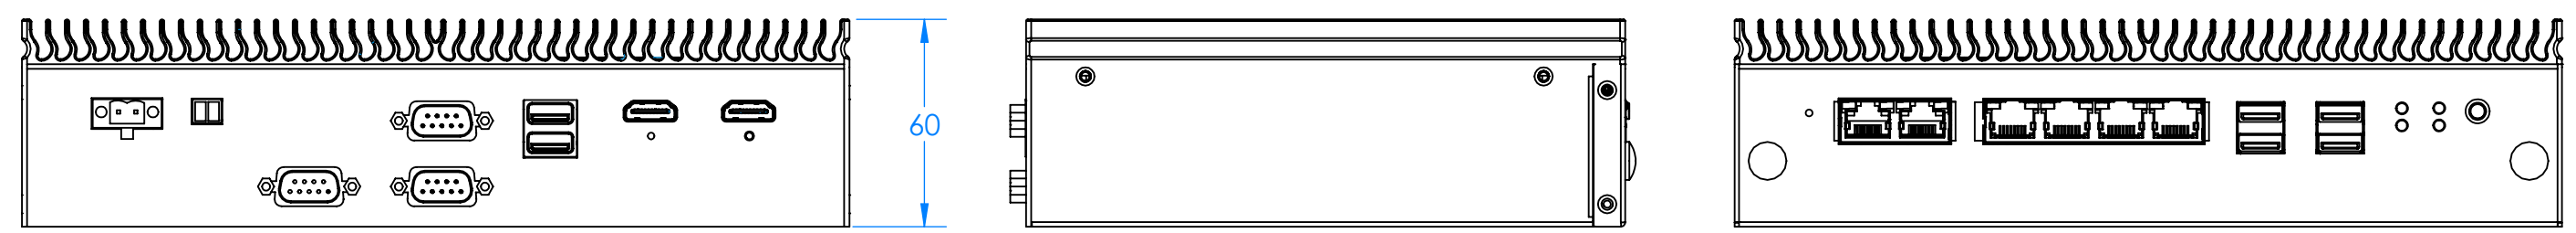

8 7 6 5 4 3 2 1

D

D

C