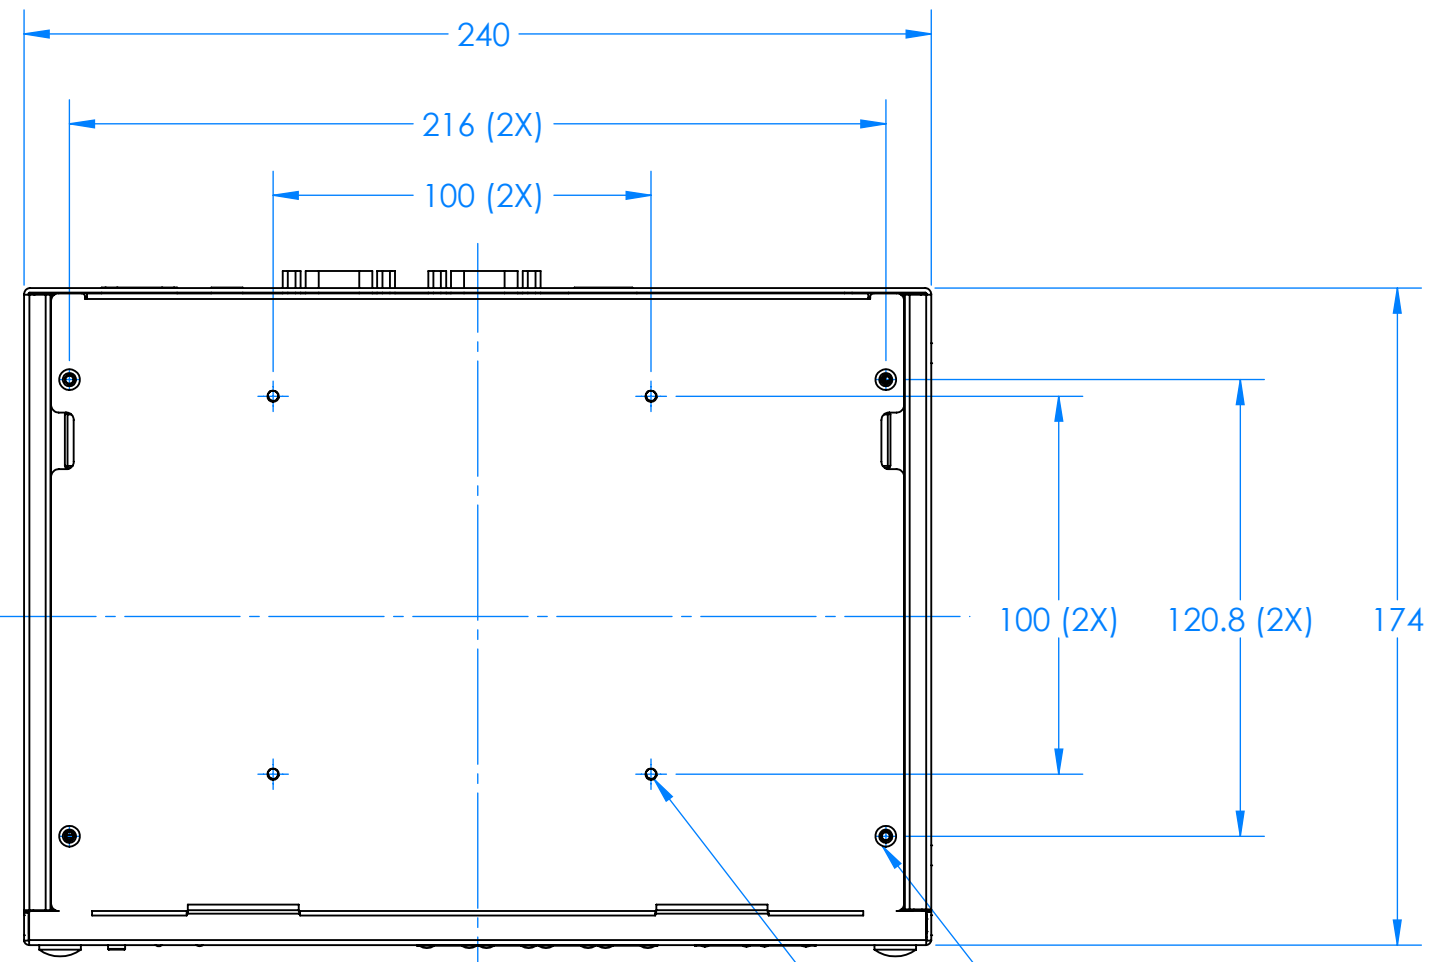

8 7 6 5 4 3 2 1

D

D

C

C

B

B

A

M3 Mounting Hole (4X)
M3 Mounting Hole (4X)

A

TELEDYNE DALSA
Everywhereyoulook™
700 Technology Park Drive
Billerica, MA 01821, USA
T: 978 670 2000 F: 978 670 2010

UNLESS OTHERWISE SPECIFIED:
DIMENSIONS ARE IN MM
TOLERANCES:
ANGULAR: 0.5 degrees
DECIMAL .X: 0.15
.XX: 0.05

GEVA 4000
CUSTOMER PRINT

USE AND DISCLOSURE OF DATA:
The information contained herein is classified as EAR99 under the U.S. Export Administration Regulations. Export, reexport or diversion contrary to U.S. law is prohibited.

THIRD ANGLE PROJECTION

SIZE	DWG. NO.	REV
B	FOR REFERENCE ONLY	00

DRAWN: MAR 2018	SCALE: NTS	SHEET 1 OF 1

8 7 6 5 4 3 2 1